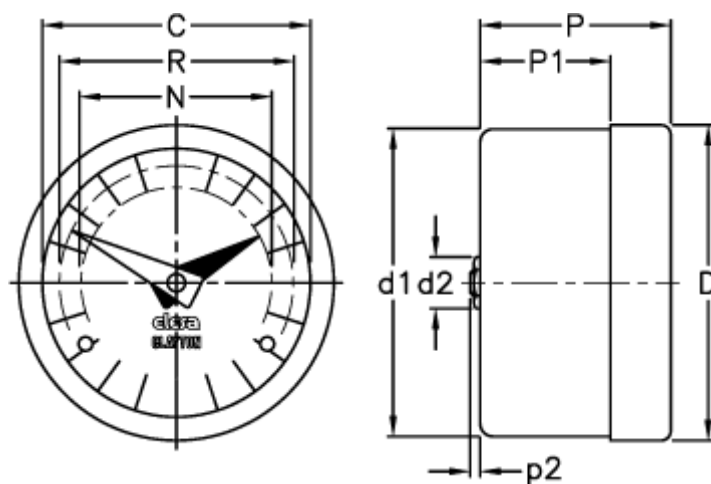

Data Sheet

Article number: 2307021351

Description: E+G Gravity indicator
GA05-0016-D

Measures

C = 102

R = 89

D = 112.7

D1 = 111.0

d2 = 8

N = 76

P = 32

P1 = 18.8

p2 = 1.0